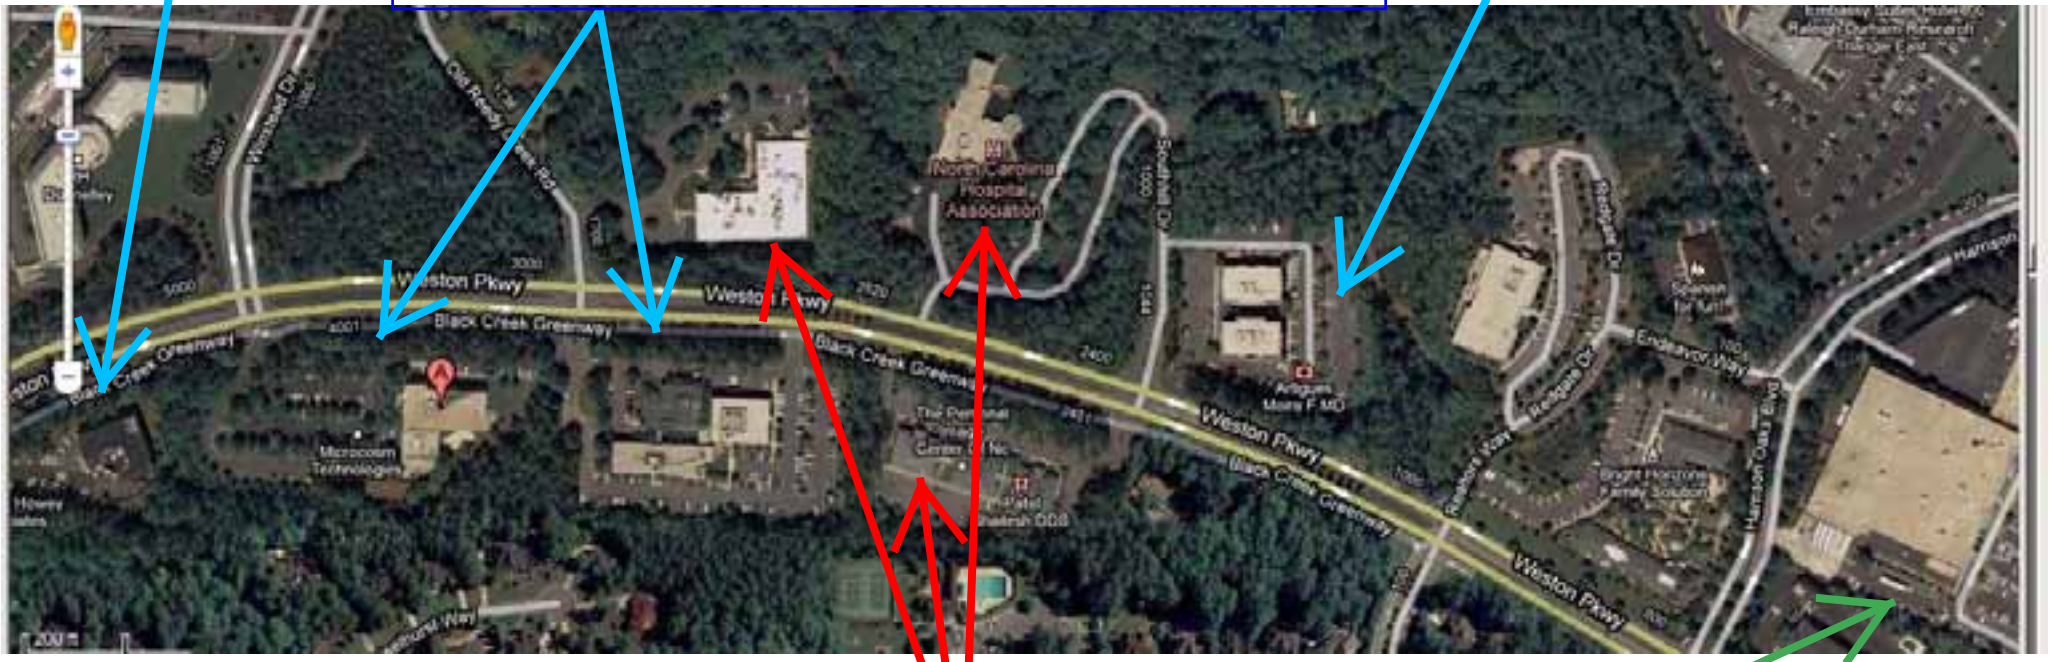

BLUE ARROWS INDICATE THE ONLY APPROVED PARKING AVAILABLE!!!
RED ARROWS INDICATE NON-APPROVED PARKING!!!

FINANCIAL DIRECTIONS PARKING LOT:
APPROVED PARKING LOT (No parking under building!)

RACE HEADQUARTERS & KIMLEY HORN:
APPROVED PARKING LOTS

SIGMA GAMMA RHO HQ:
APPROVED PARKING LOT

FORMER SAM'S CLUB LOT: "PUBLIC" LOT

DIOSYNTH, DENTIST OFFICE, & NC HOSPITAL ASSOCIATION:
NOT APPROVED FOR PARKING!

PLEASE, PLEASE, PLEASE BE GOOD STEWARDS OF OUR EARTH AND THE RACE!!! CLEANUP AFTER YOURSELF (OR ANY OTHER TRASH YOU SEE AROUND)!!! THESE BUSINESSES ARE SUPPORTING US - LET'S BE A GOOD NEIGHBOR SO WE CAN CONTINUE TO BRING YOU GREAT RACES!!!