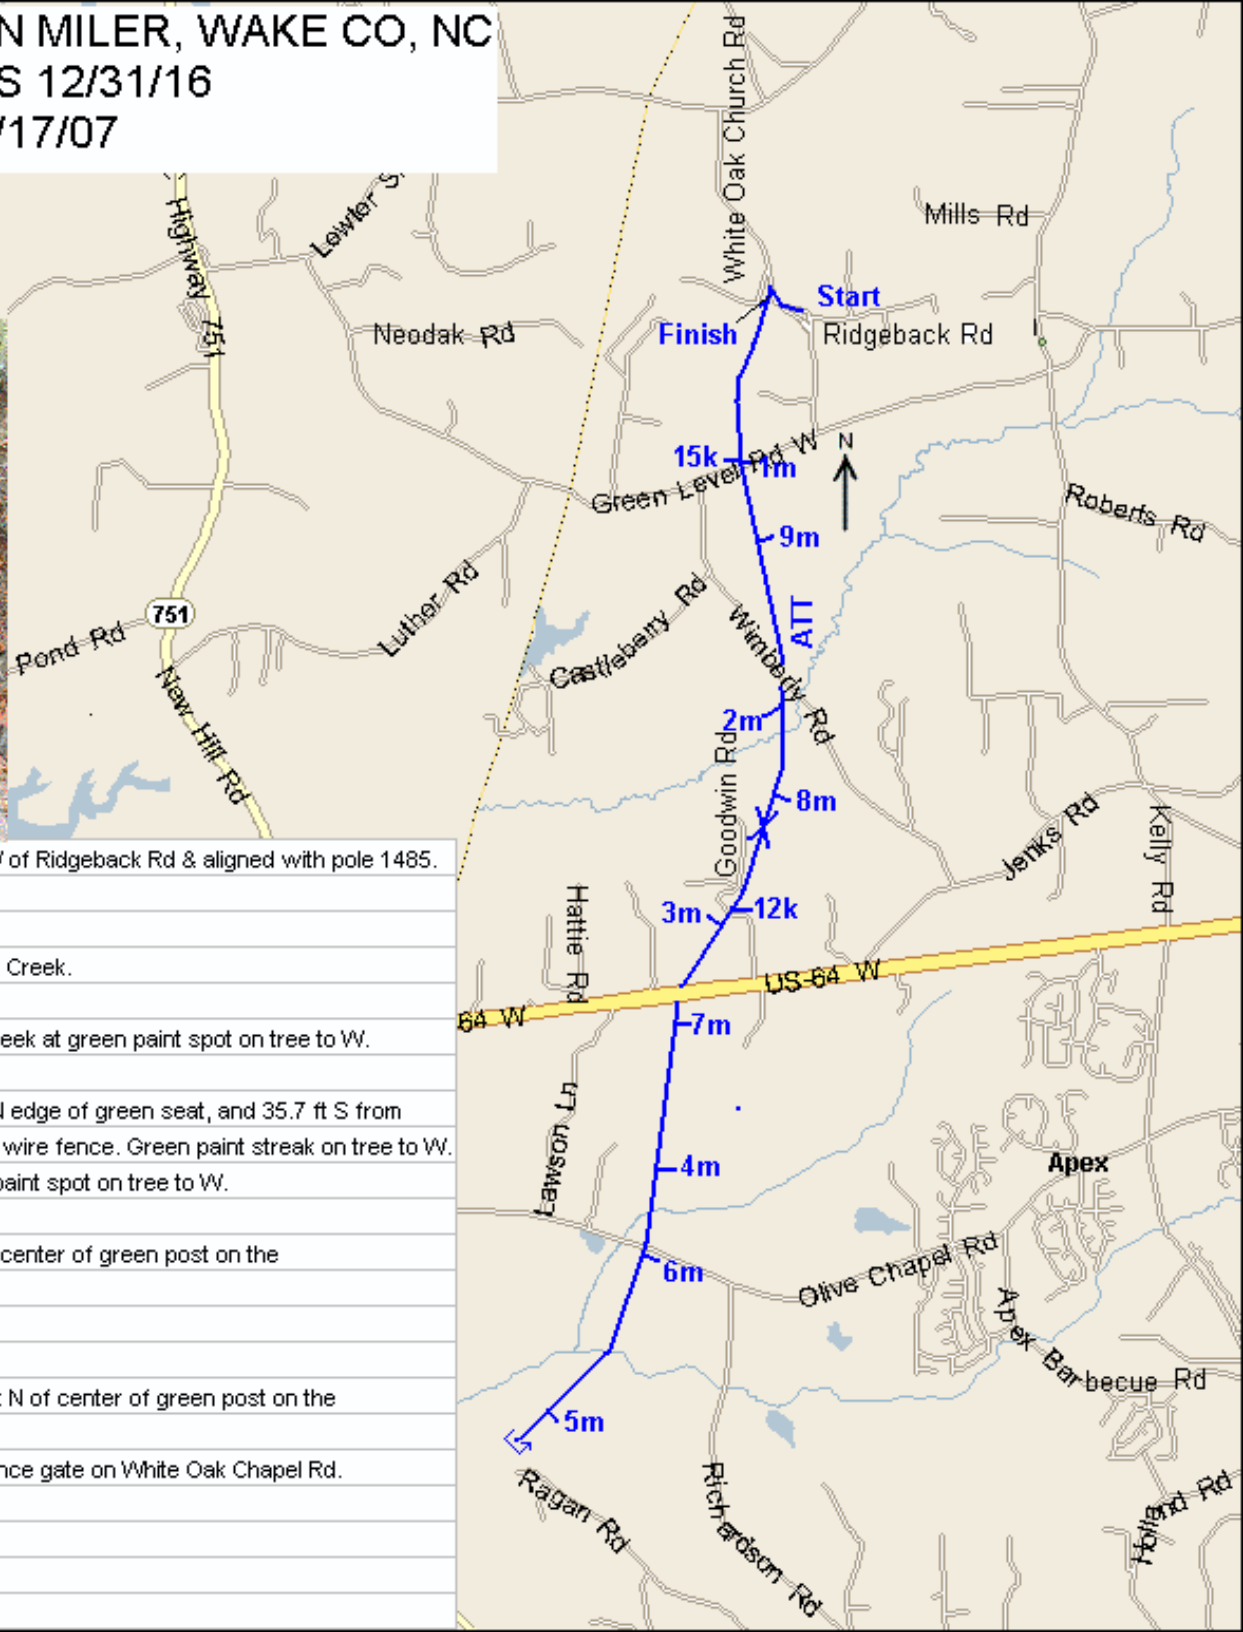

**AMERICAN TOBACCO TRAIL TEN MILER, WAKE CO, NC
 NC071016NW, EXPIRES 12/31/16
 NEVILLE WOOD, 8/17/07**

Start	35.78222N	78.91982W	On White Oak Chapel Rd 129.0 ft W of Ridgeback Rd & aligned with pole 1485.
			Nail, washer & green paint.
1m	35.77366N	78.92386W	10 ft N of Green Level West.
2m	35.75934N	78.92087W	228.6 ft N of bridge over White Oak Creek.
3m	35.74679N	78.92719W	43.7 ft N of raised manhole.
4m	35.73261N	78.92967W	534.5 ft N of bridge over Beaver Creek at green paint spot on tree to W.
5m	35.71947N	78.93686W	Green paint spot on tree to W
U-turn	35.71814N	78.93919W	925 ft N of Mile Post 0, 283 ft S of N edge of green seat, and 35.7 ft S from alignment with designed opening in wire fence. Green paint streak on tree to W.
6m	35.72837N	78.93160W	72.6 ft N of Mile Post 1 with green paint spot on tree to W.
7m	35.74242N	78.92906W	40.7 ft N of Mile Post 2.
12k	35.74845N	78.92542W	Just N of Goodwin Rd & 2.2 ft N of center of green post on the E side of opening to trail.
8m	35.75495N	78.92026W	4.0 ft N of Mile Post 3.
9m	35.76915N	78.92288W	9.3 ft N of Mile Post 4.
15k	35.77376N	78.92396W	Just N of Green Level West & 7.6 ft N of center of green post on the E side of opening to trail.
Finish	35.78276N	78.91982W	At Mile Post 5 and 307 ft S of entrance gate on White Oak Chapel Rd.

Restric: None.

Elev (ft): Start 348; finish, 362; highest, 364; lowest, 229.